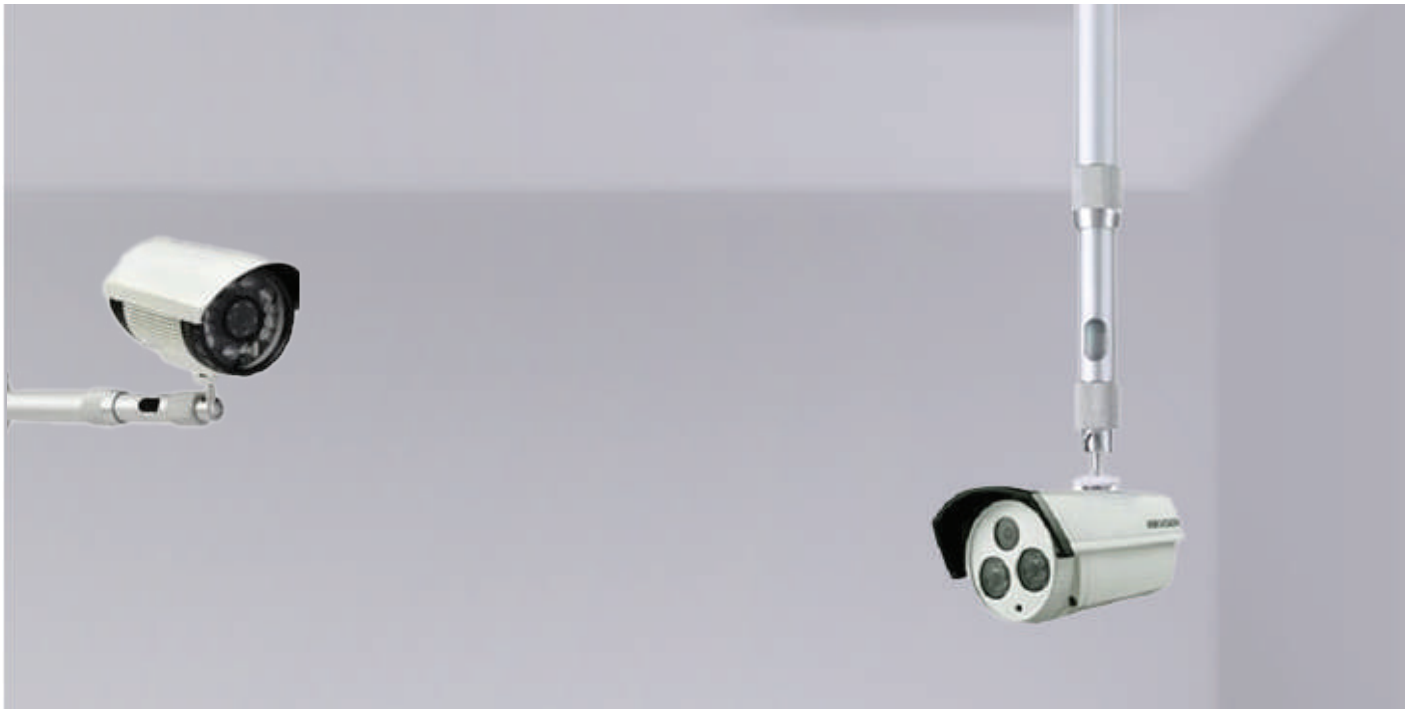

iL-C207 Ceiling Drop Pole

Bracket	iL-C207
Application	Ceiling Mount
Dimensions	Min 60cm -120cm
Weight	330g
Material	Aluminum